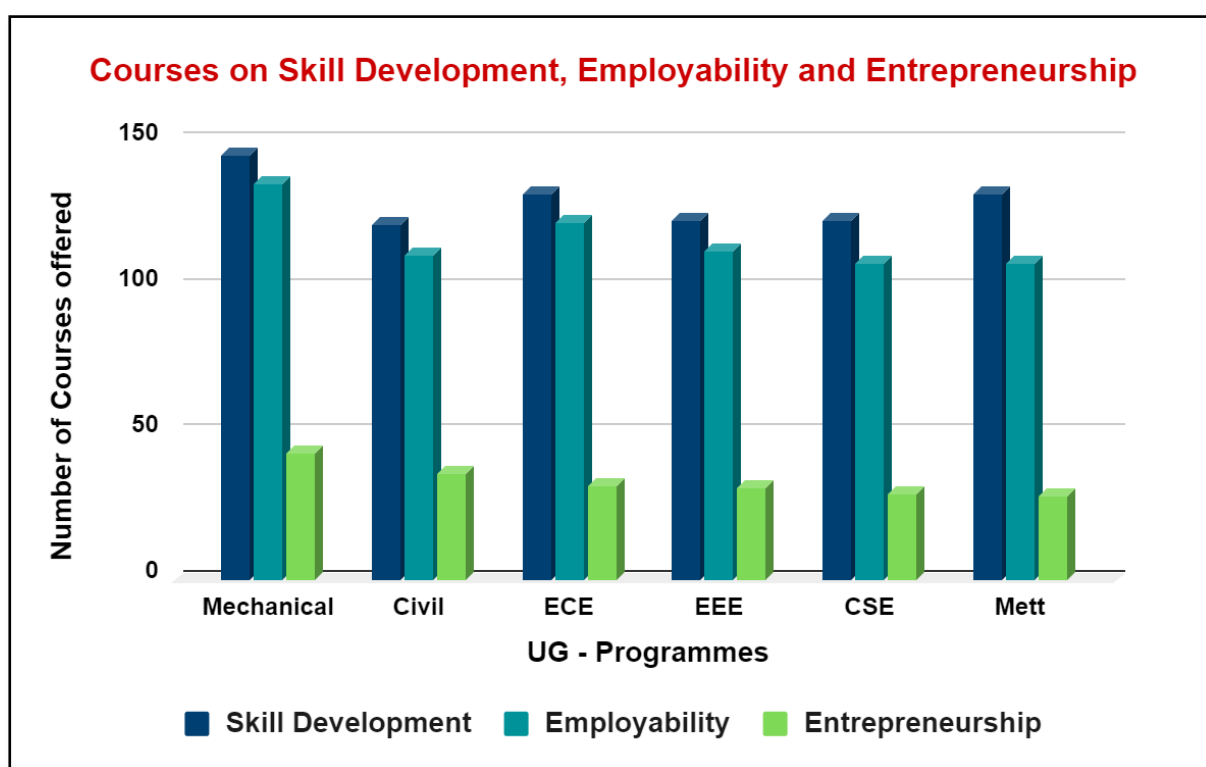

**1.1.2 The programmes offered by the institution focus on employability/ entrepreneurship/ skill development and their course syllabi are adequately revised to incorporate contemporary requirements.**

S.No	UG Programmes	Number of Courses offered in		
		Skill Development	Employability	Entrepreneurship
1	Mechanical	145	135	43
2	Civil	121	111	36
3	ECE	132	122	32
4	EEE	123	112	31
5	CSE	123	108	29
6	Mett	132	108	28

S.No	PG Programmes	Number of Courses offered in		
		Skill Development	Employability	Entrepreneurship
1	Structural Engineering	42	38	11
2	Thermal Engineering	49	43	13
3	CAD	49	44	12
4	Welding Technology	31	27	11
5	PED	43	39	11
6	Communication Systems	39	35	9