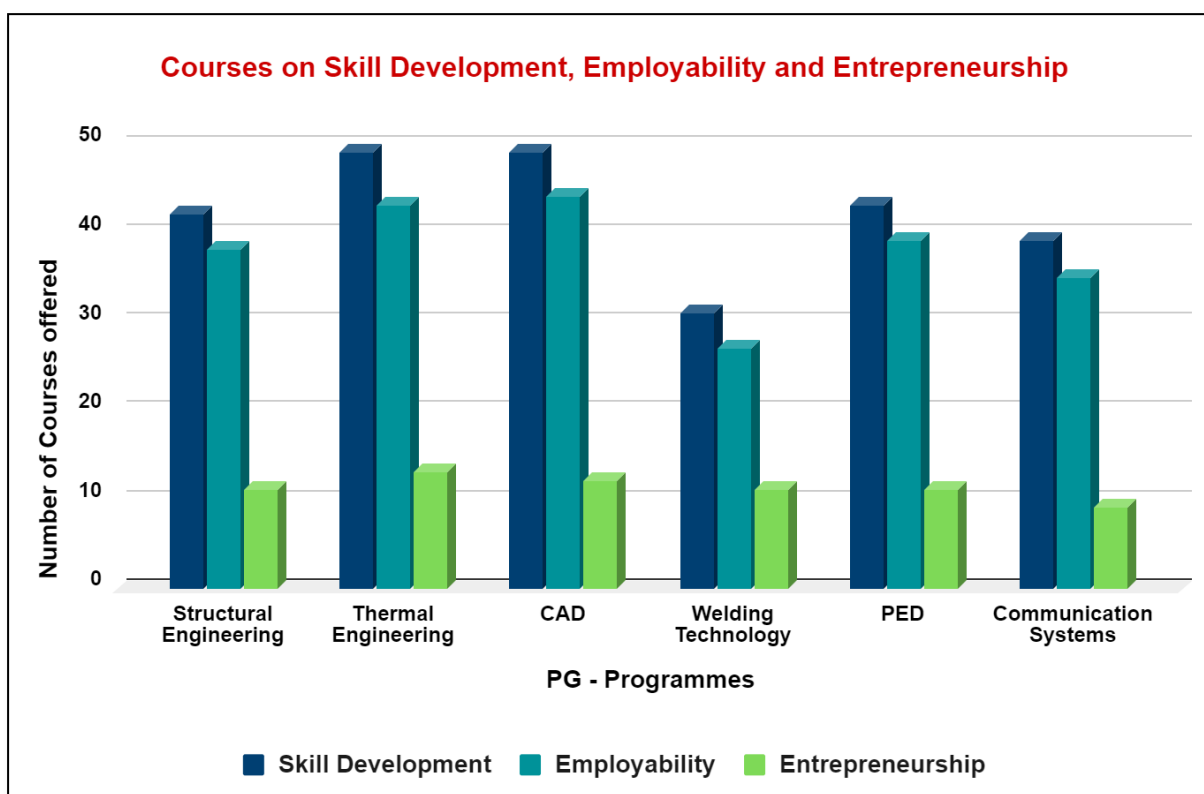

**1.1.2 The programmes offered by the institution focus on employability/ entrepreneurship/ skill development and their course syllabi are adequately revised to incorporate contemporary requirements.**

S.No	UG Programmes	Number of Courses offered in		
		Skill Development	Employability	Entrepreneurship
1	Mechanical	145	135	43
2	Civil	121	111	36
3	ECE	132	122	32
4	EEE	123	112	31
5	CSE	123	108	29
6	Mett	132	108	28

S.No	PG Programmes	Number of Courses offered in		
		Skill Development	Employability	Entrepreneurship
1	Structural Engineering	42	38	11
2	Thermal Engineering	49	43	13
3	CAD	49	44	12
4	Welding Technology	31	27	11
5	PED	43	39	11
6	Communication Systems	39	35	9