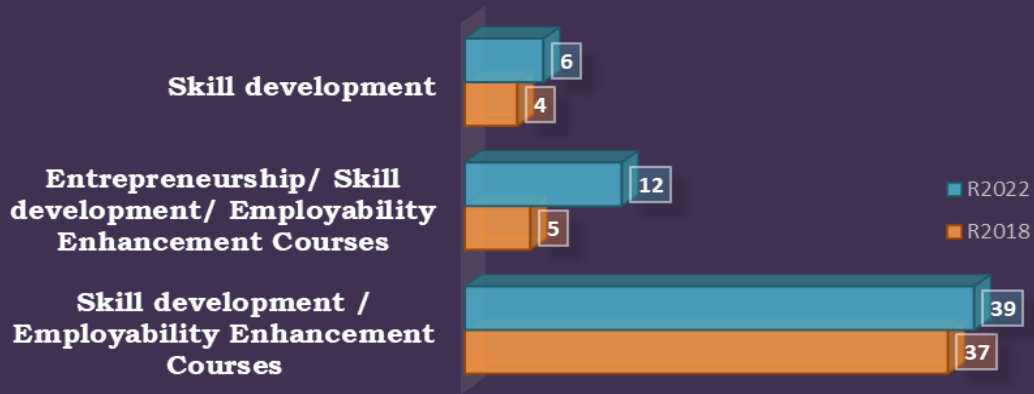

M.E. THERMAL ENGINEERING