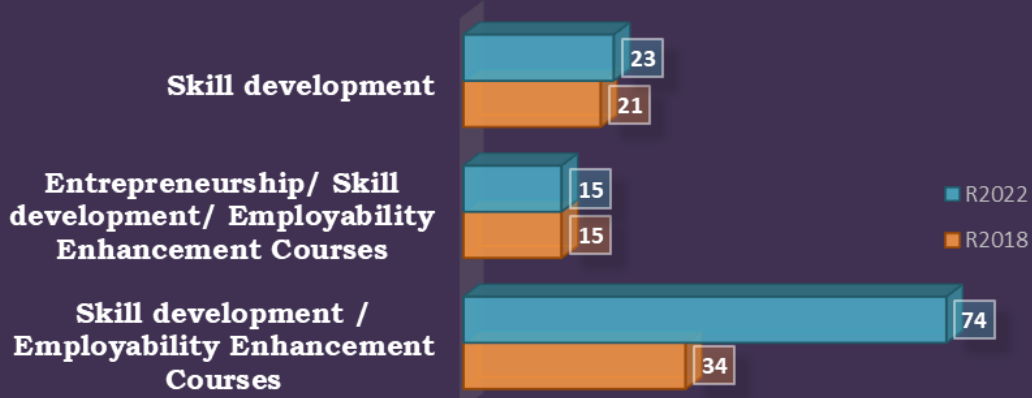

PRINCIPAL
GOVT. COLLEGE OF ENGG.,
SALEM-636 011

B.E. MECHANICAL ENGINEERING

B.E. CIVIL ENGINEERING

B.E. ELECTRICAL AND ELECTRONICS ENGINEERING

PRINCIPAL
GOVT. COLLEGE OF ENGG.,
SALEM-636 011

B.E. METALLURGICAL ENGINEERING