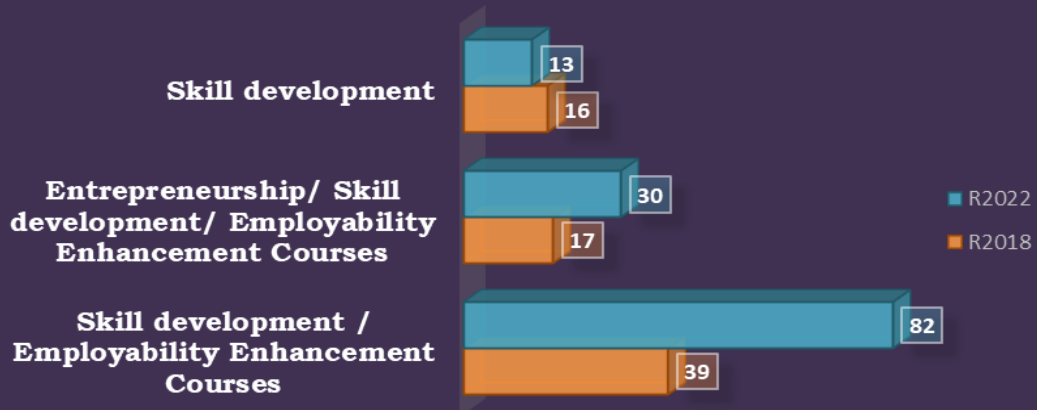

B.E. MECHANICAL ENGINEERING