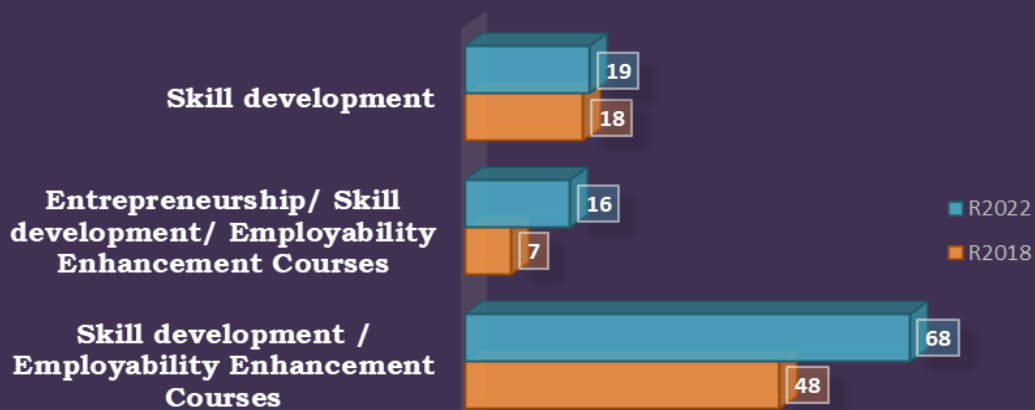

B.E. COMPUTER SCIENCE AND ENGINEERING