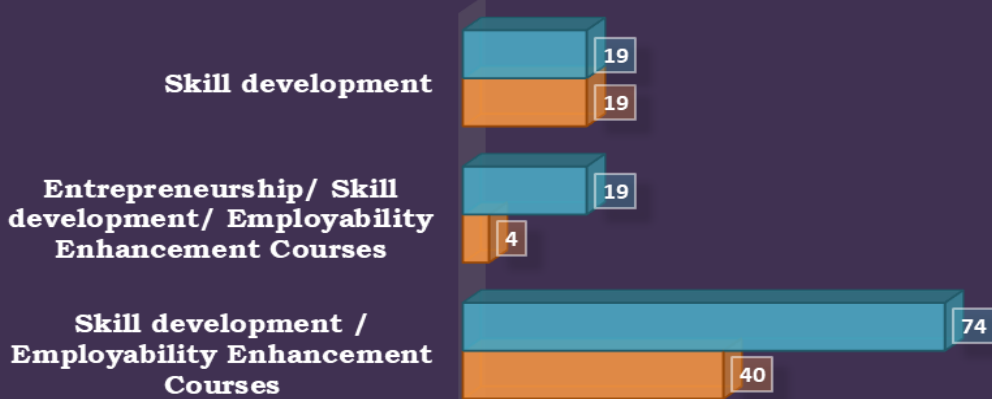

B.E. ELECTRONICS AND COMMUNICATION ENGINEERING