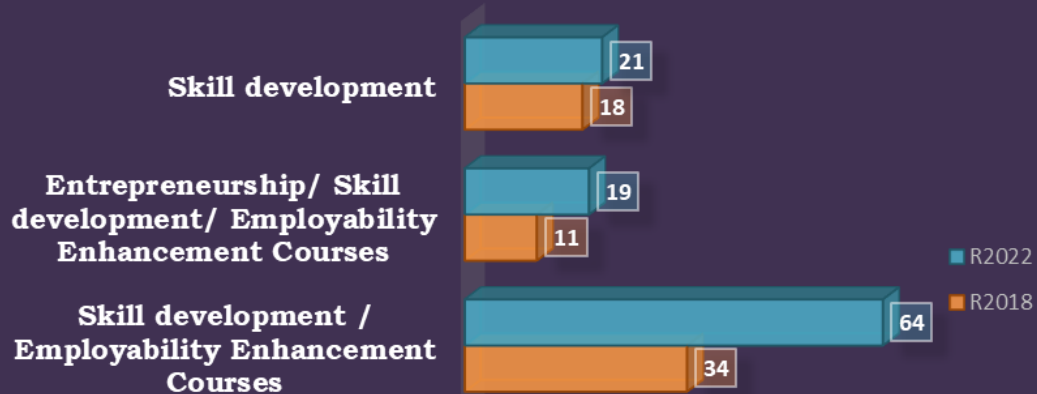

PRINCIPAL
GOVT. COLLEGE OF ENGG.,
SALEM-636 011

B.E. MECHANICAL ENGINEERING

B.E. CIVIL ENGINEERING

B.E. ELECTRICAL AND ELECTRONICS ENGINEERING

PRINCIPAL
GOVT. COLLEGE OF ENGG.,
SALEM-636 011

B.E. METALLURGICAL ENGINEERING