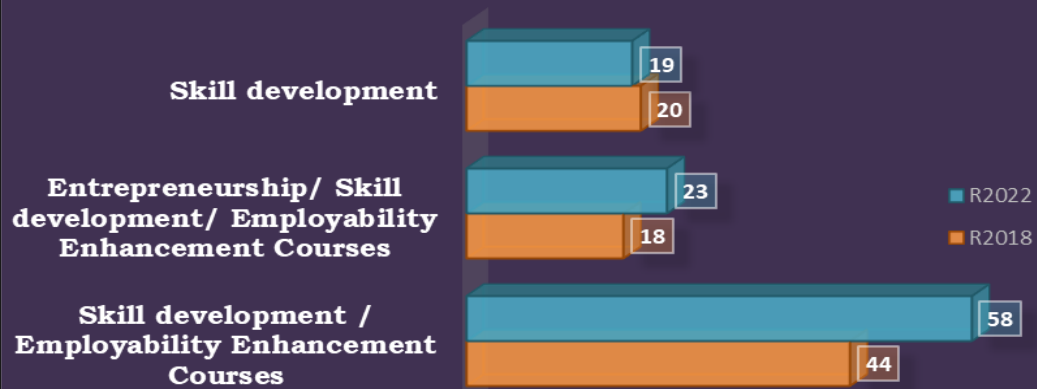

PRINCIPAL
GOVT. COLLEGE OF ENGG.,
SALEM-636 011

B.E. MECHANICAL ENGINEERING

B.E. CIVIL ENGINEERING

B.E. ELECTRICAL AND ELECTRONICS ENGINEERING

PRINCIPAL
GOVT. COLLEGE OF ENGG.,
SALEM-636 011

B.E. METALLURGICAL ENGINEERING