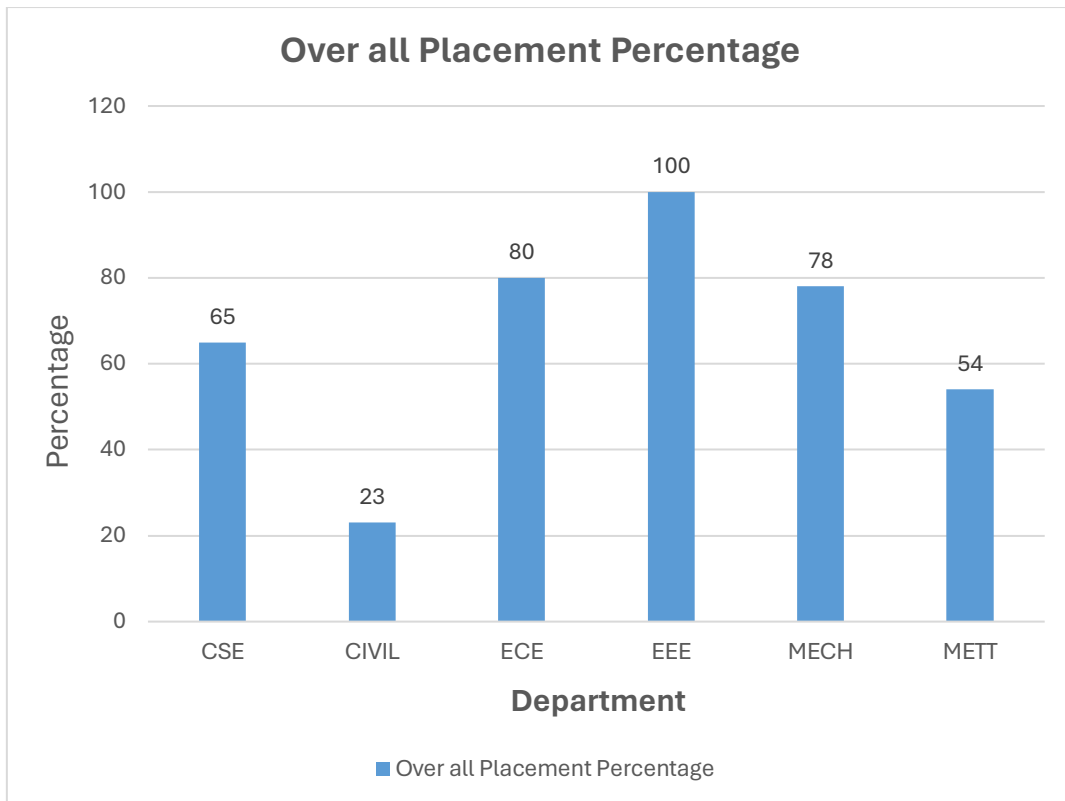

Government College of Engineering, Salem
(An Autonomous Institution Affiliated to Anna University, Chennai)

Placement Statistics

Batch: 2015 – 2019

S.No	Department	No. of Students' Placement opted	No. of Students' Placed	Placement %
1	CSE	43	28	65
2	CIVIL	30	07	23
3	ECE	51	41	80
4	EEE	49	49	100
5	MECH	105	82	78
6	METT	50	27	54
Overall		328	234	71.3