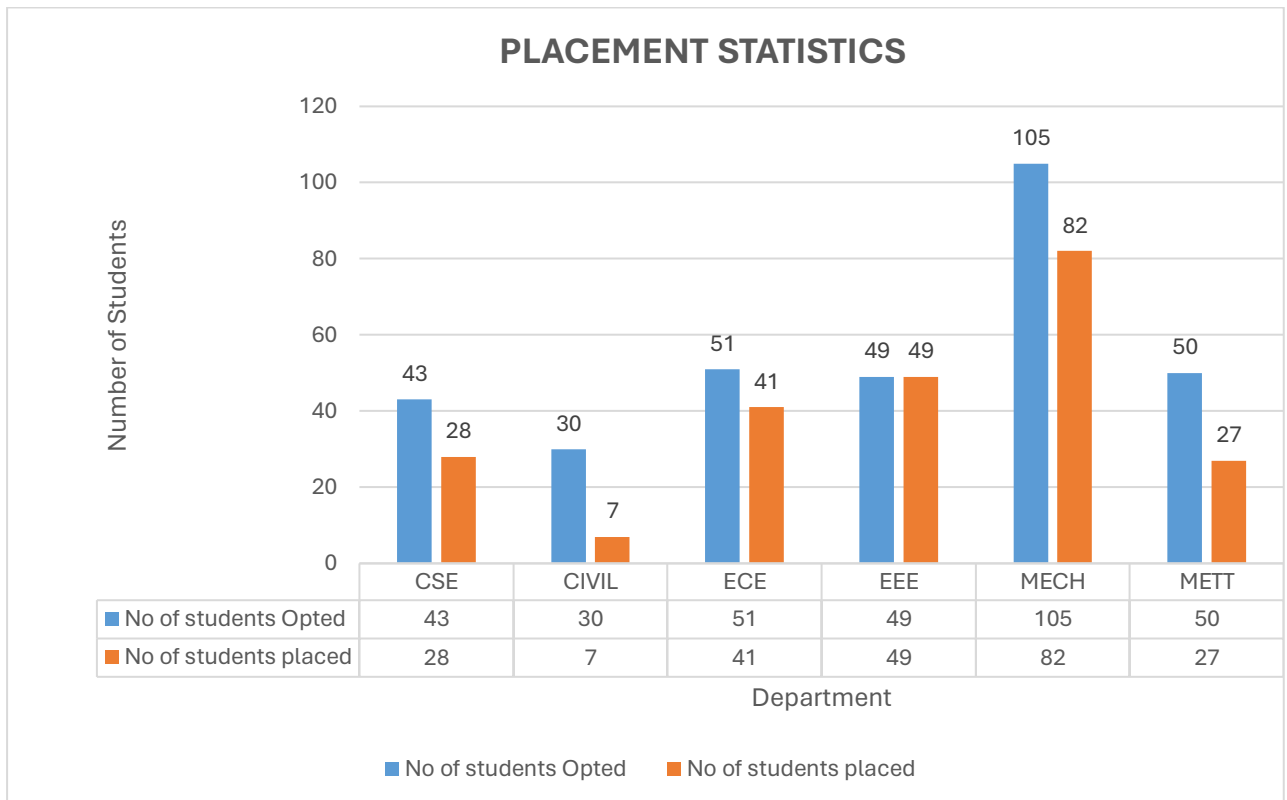

Government College of Engineering, Salem
(An Autonomous Institution Affiliated to Anna University, Chennai)

Placement Statistics

Batch: 2015 – 2019

S.No	Department	No. of Students' Placement opted	No. of Students' Placed	Placement %
1	CSE	43	28	65
2	CIVIL	30	07	23
3	ECE	51	41	80
4	EEE	49	49	100
5	MECH	105	82	78
6	METT	50	27	54
Overall		328	234	71.3