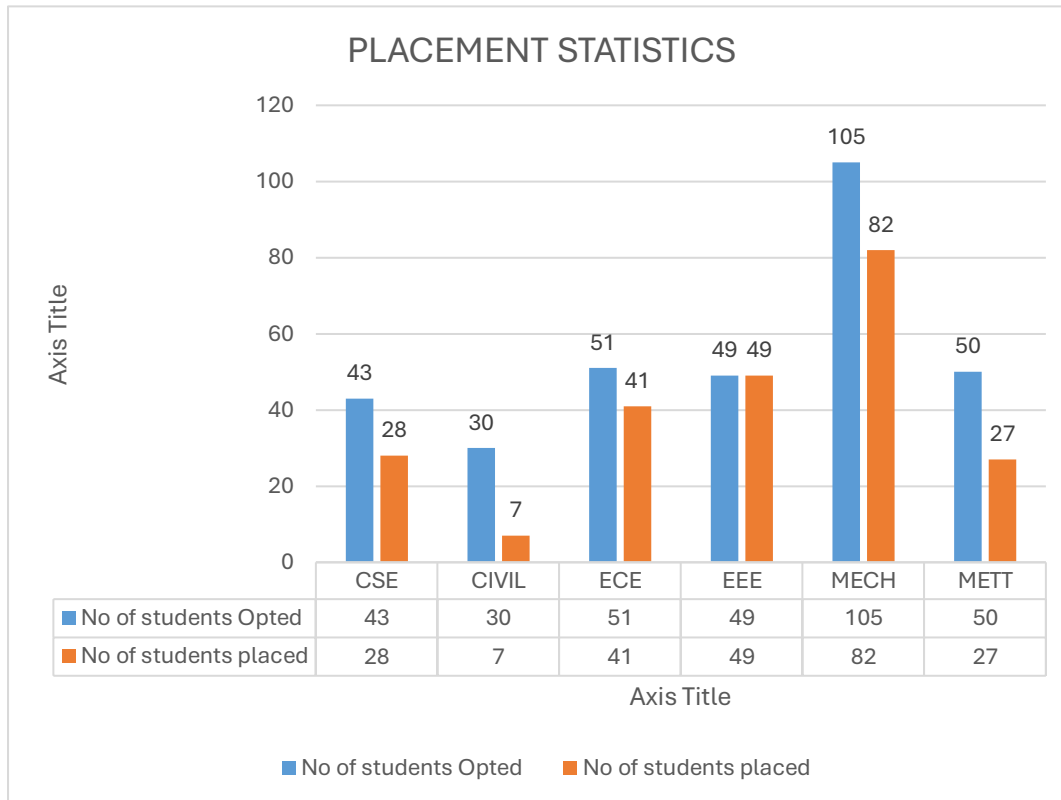

**Government College of Engineering, Salem**  
(An Autonomous Institution Affiliated to Anna University, Chennai)

**Placement Statistics**

**Batch: 2015 – 2019**

S.No	Department	No. of Students' Placement opted	No. of Students' Placed	Placement %
1	CSE	43	28	65
2	CIVIL	30	17	56.6
3	ECE	51	43	86
4	EEE	49	49	100
5	MECH	105	82	78
6	METT	50	27	54
Overall		328	246	75