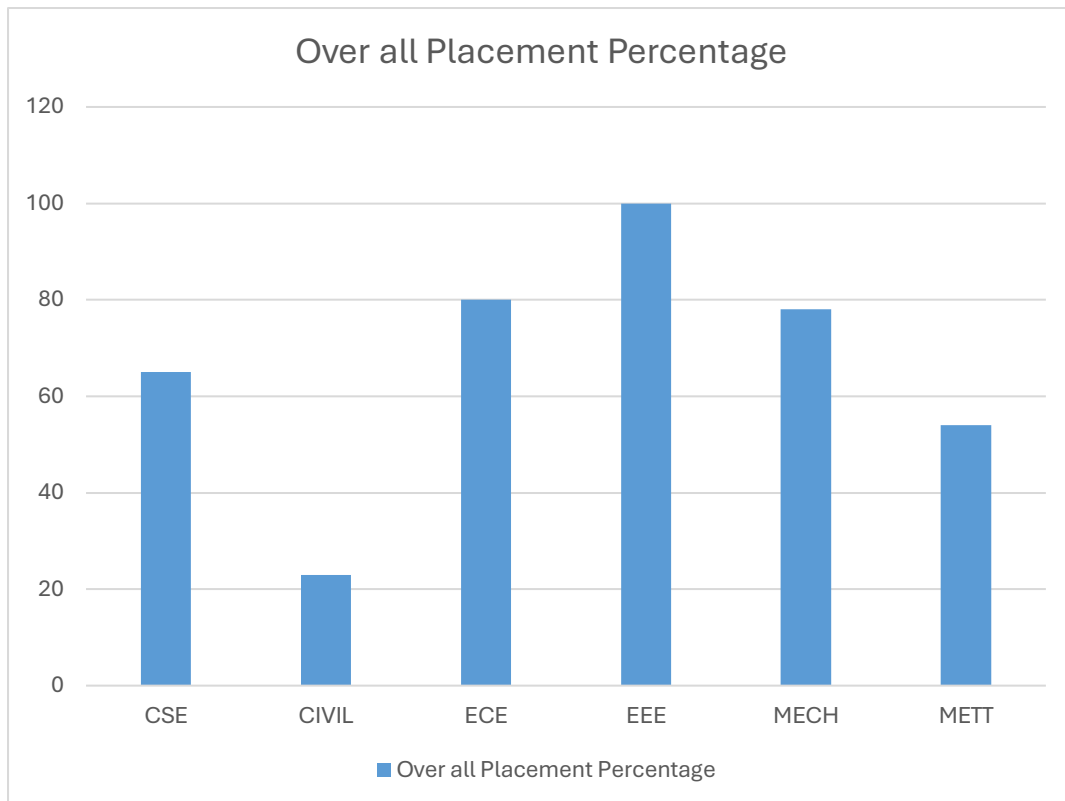

**Government College of Engineering, Salem**  
(An Autonomous Institution Affiliated to Anna University, Chennai)

**Placement Statistics**

**Batch: 2015 – 2019**

S.No	Department	No. of Students' Placement opted	No. of Students' Placed	Placement %
1	CSE	43	28	65
2	CIVIL	30	17	56.6
3	ECE	51	43	86
4	EEE	49	49	100
5	MECH	105	82	78
6	METT	50	27	54
Overall		328	246	75