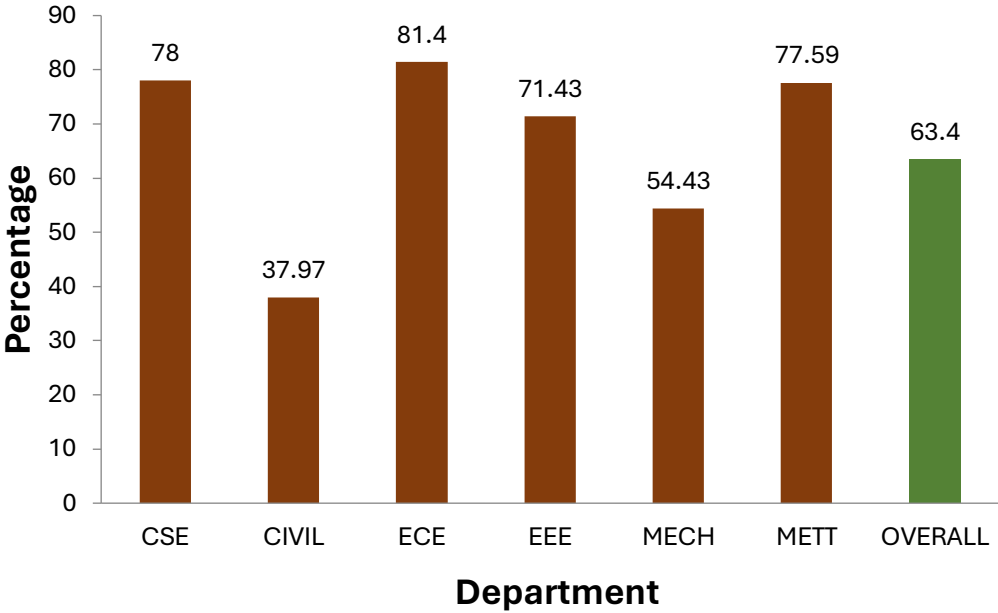

**Government College of Engineering, Salem**  
(An Autonomous Institution Affiliated to Anna University, Chennai)

**Placement Statistics**

**Batch: 2018-2022**

S.No	Department	No. of Students' Placement opted	No. of Students' Placed	Placement %
1	CSE	50	39	78
2	CIVIL	79	30	37.97
3	ECE	43	35	81.4
4	EEE	49	35	71.43
5	MECH	79	43	54.43
6	METT	58	45	77.59
Overall		358	227	63.40

# Over all Placement Percentage

■ CSE ■ CIVIL ■ ECE ■ EEE ■ MECH ■ METT ■ OVERALL