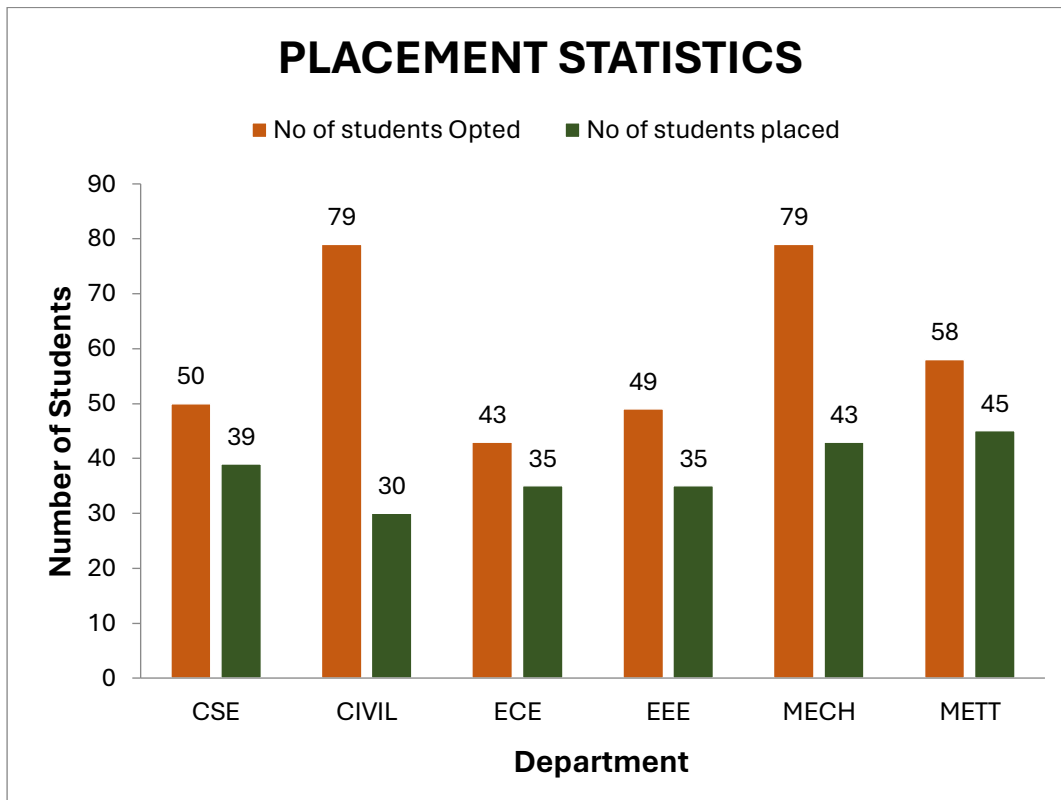

**Government College of Engineering, Salem**  
(An Autonomous Institution Affiliated to Anna University, Chennai)

**Placement Statistics**

**Batch: 2018-2022**

S.No	Department	No. of Students' Placement opted	No. of Students' Placed	Placement %
1	CSE	50	39	78
2	CIVIL	79	30	37.97
3	ECE	43	35	81.4
4	EEE	49	35	71.43
5	MECH	79	43	54.43
6	METT	58	45	77.59
Overall		358	227	63.40

# Over all Placement Percentage

■ CSE ■ CIVIL ■ ECE ■ EEE ■ MECH ■ METT ■ OVERALL