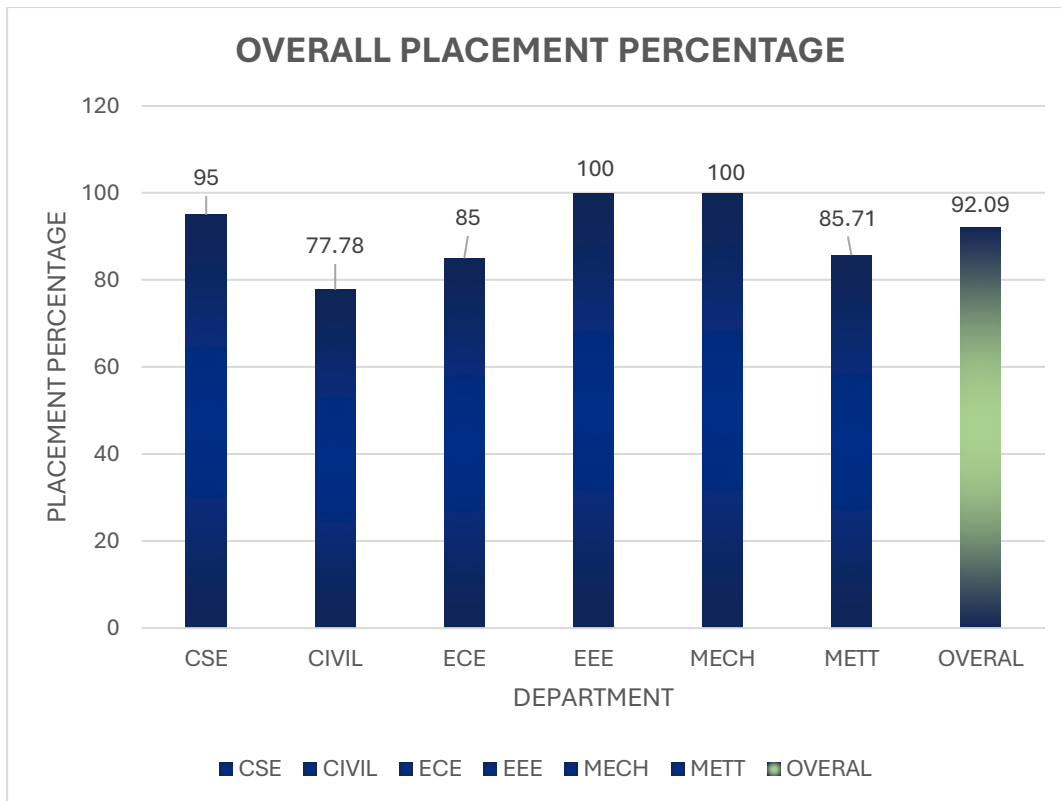

Government College of Engineering, Salem
(An Autonomous Institution Affiliated to Anna University, Chennai)

Placement Statistics

Batch: 2019 – 2023

S.No	Department	No. of Students' Placement opted	No. of Students' Placed	Placement %
1	CSE	40	38	95
2	CIVIL	45	35	77.78
3	ECE	40	34	85
4	EEE	47	47	100
5	MECH	95	95	100
6	METT	49	42	85.71
Overall		316	291	92.09