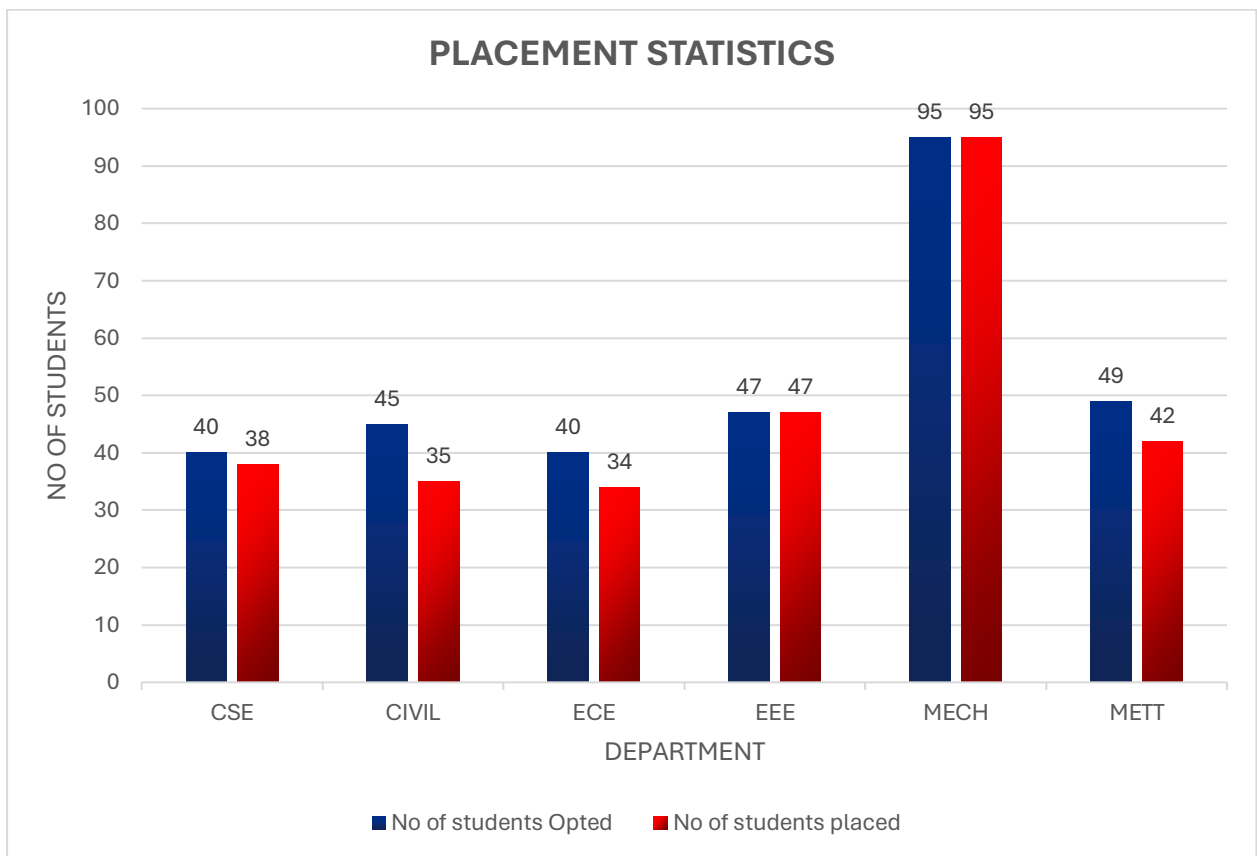

Government College of Engineering, Salem
(An Autonomous Institution Affiliated to Anna University, Chennai)

Placement Statistics

Batch: 2019 – 2023

S.No	Department	No. of Students' Placement opted	No. of Students' Placed	Placement %
1	CSE	40	38	95
2	CIVIL	45	35	77.78
3	ECE	40	34	85
4	EEE	47	47	100
5	MECH	95	95	100
6	METT	49	42	85.71
Overall		316	291	92.09